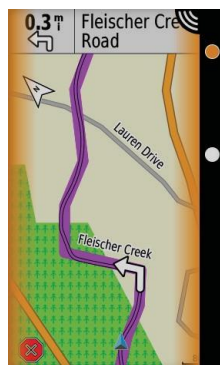

VARIA RADAR OVERLAY