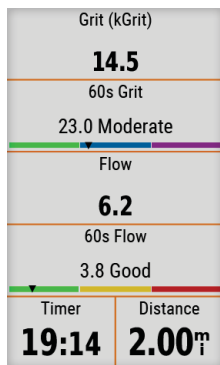

MTB DYNAMICS