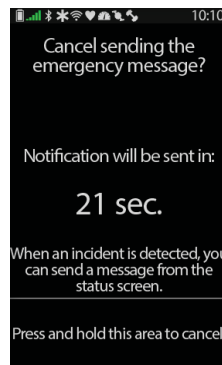

INCIDENT DETECTION