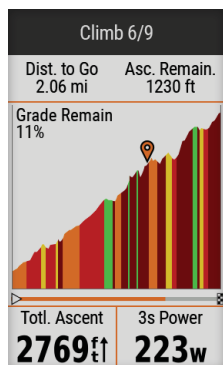

### EDGE 1030 PLUS KEY FEATURES:

|                 |   |   |
|-----------------|---|---|
| <b>IMPROVED</b> | <b>BEST IN CLASS SETUP</b>                        | Be ready to ride in moments, instead of wasting time configuring settings. Get prepopulated custom ride profiles based on your previous Edge, ride types, your sensors and the most popular set-ups from our users.     |
| <b>IMPROVED</b> | <b>BATTERY LIFE<sup>3</sup></b>                   | 24 hour battery life, in demanding use. Edge 1030 Plus will get 24 hours of battery life even in demanding usage, and double that when used with the optional Garmin Charge™ power pack.                                |
| <b>NEW</b>      | <b>SYNC TRAINING PLANS</b>                        | Get your indoor and outdoor training plans from Garmin Connect or sync seamlessly to your Edge from other apps including TrainingPeaks® and TrainerRoad.  |
|                 | <b>DYNAMIC PERFORMANCE MONITORING<sup>1</sup></b> | Get more insight about how your body is responding to training. Track VO2 max, recovery time, training load, training load focus and more.  |
| <b>NEW</b>      | <b>DAILY WORKOUT SUGGESTIONS</b>                  | For training guidance that takes you and your fitness level into account, get daily ride recommendations based on your current training load and VO2 max <sup>1</sup> .   |
|                 | <b>CLIMBPRO</b>                                   | Automatically see the remaining ascent and grade when you're climbing while following a route or course. This helps you gauge your effort and see how much you have left to suffer.                                     |
| <b>NEW</b>      | <b>MTB DYNAMICS</b>                               | Track the epic details of every ride with new mountain biking metrics such as jump count, jump distance and hang time. And measure the difficulty of a ride or how smoothly you descend with our Grit and Flow metrics. |
| <b>IMPROVED</b> | <b>GARMIN CYCLE MAP</b>                           | Ride with preloaded maps that have wider coverage than ever before and provide information about elevation data and points of interest and allow you to search for addresses.   |
| <b>NEW</b>      | <b>OFF-COURSE RECALCULATION</b>                   | Feel free to pause route guidance and off-course notifications while you go off-course to explore. When you're ready to get back on track, Edge 1030 Plus will show you the way.  |
| <b>IMPROVED</b> | <b>CREATE MORE COURSES</b>                        | Create roundtrip courses directly on your Edge, in our Garmin Connect app, or plan them on other platforms such as Strava and Komoot then sync them automatically to your Edge.   |
|                 | <b>TRENDLINE POPULARITY ROUTING</b>               | Using the billions of miles of ride data that cyclists have uploaded, Edge 1030 Plus can find the best route — choosing from roads (and trails) most travelled.   |
| <b>IMPROVED</b> | <b>PRELOADED TRAILFORKS APP AND TRAILS</b>        | Import planned routes directly to the Edge 1030 Plus. These routes take into account trail conditions and rider ability to help you have a better time.   |
|                 | <b>CYCLING AWARENESS</b>                          | Pair the Edge 1030 Plus with Varia rearview radar and lights so you can easily see and be seen.   |
| <b>IMPROVED</b> | <b>LIVETRACK SESSIONS</b>                         | Create LiveTrack sessions direct from your Edge and let friends and family follow your real-time location <sup>2</sup> and even view your entire preplanned course.   |
|                 | <b>INCIDENT DETECTION AND ASSISTANCE</b>          | Sends your location to preloaded emergency contacts if it detects an incident <sup>2</sup> or manually share if you get into mechanical difficulty.   |
| <b>NEW</b>      | <b>INREACH COMPATIBILITY</b>                      | Stay in touch wherever you ride by pairing Edge with an inReach® device. View and reply to messages, share trip data and trigger interactive SOS alerts <sup>4</sup> with an inReach subscription.                      |