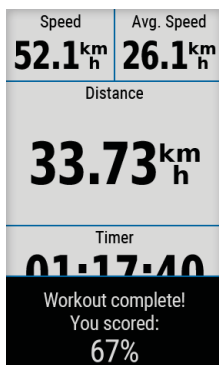

Edge® 1030 Plus & 130 Plus

GPS Cycling Computers

**NEW PRODUCT
ANNOUNCEMENT**

EDGE 1030 PLUS KEY FEATURES: